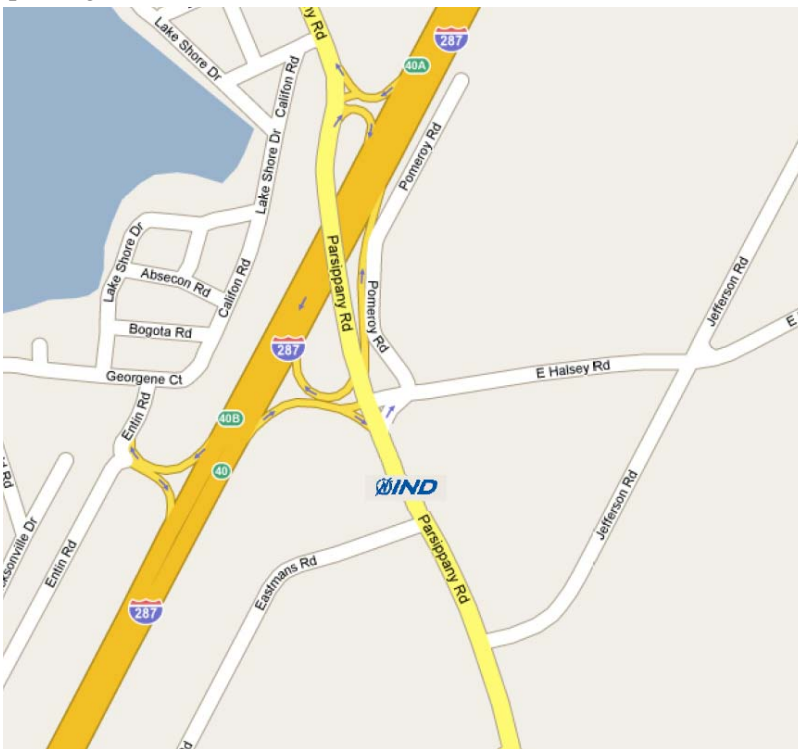

Directions to IND

600 Parsippany Road
Suite 202
Parsippany, NJ 07054
(973) 227-5020 • Toll Free: (800) 621-9774

From the West

Take Route 80 East to Take Route 287 South to Exit 40 A. Turn left at light onto Parsippany Road. Go about ¼ mile on Parsippany Road. At the 2nd light make a right onto Eastman's Road to enter our building. Make the first right into IND's parking lot.

From the East

Take Route 80 West to Route 287 South to Exit 40A. Turn left at light onto Parsippany Road. Go about ¼ mile on Parsippany Road. At the light make a right onto Eastman's Road to enter our building. Make the first right into IND's parking lot.

From the South

Take 287 North to exit 40 onto Parsippany Road. At light off exit make a right onto Parsippany Road. IND's building is directly on your right. At next light make a right onto Eastman's Road then make the first right into IND's parking lot.

From the North

Take Route 287 South to Exit 40 A. Turn left at light onto Parsippany Road. Go about ¼ mile on Parsippany Road. At the 2nd light make a right onto Eastman's Road to enter our building. Make the first right into IND's parking lot.